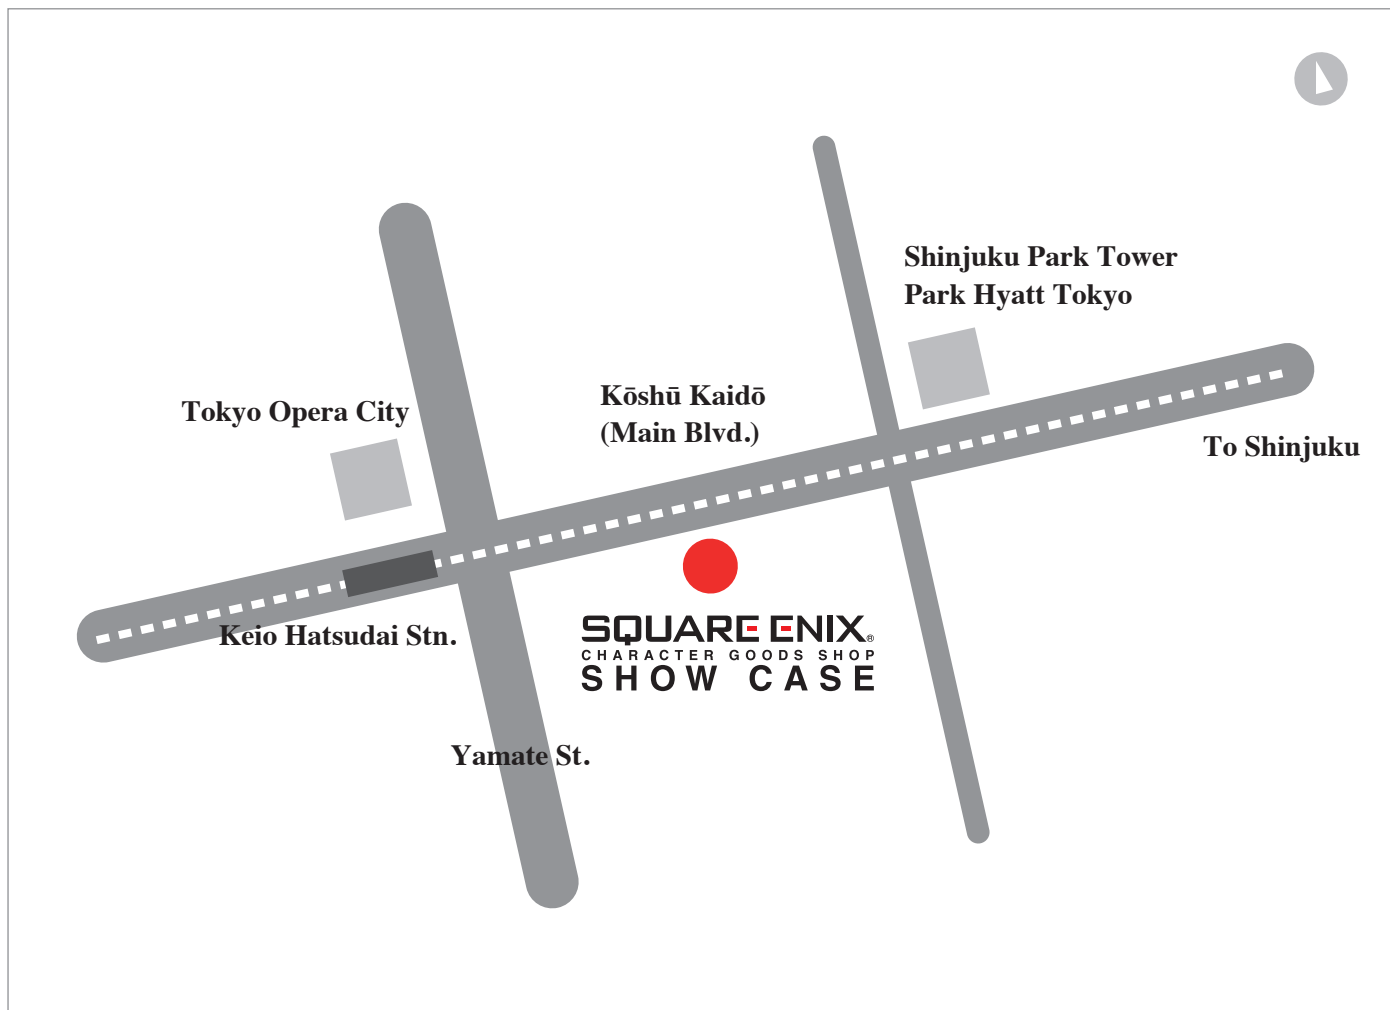

# ACCESS MAP

**SQUARE ENIX**<sup>®</sup>  
CHARACTER GOODS SHOP  
**SHOW CASE**

# INFORMATION

Shop closes irregularly.

OPEN HOURS : 11:00am – 7:00pm

ADDRESS : SQUARE ENIX Hatsudai Bldg. 1st Floor 4-31-8 Yoyogi, Shibuya-ku, Tokyo

PHONE : 03-5352-6402

ACCESS

- JR Shinjuku Station South Exit, New South Exit – 15 min walk.
- Keio New Line Hatsudai Station East Exit – 5 min walk
- Odakyu Line Sangubashi Station – 15 min walk